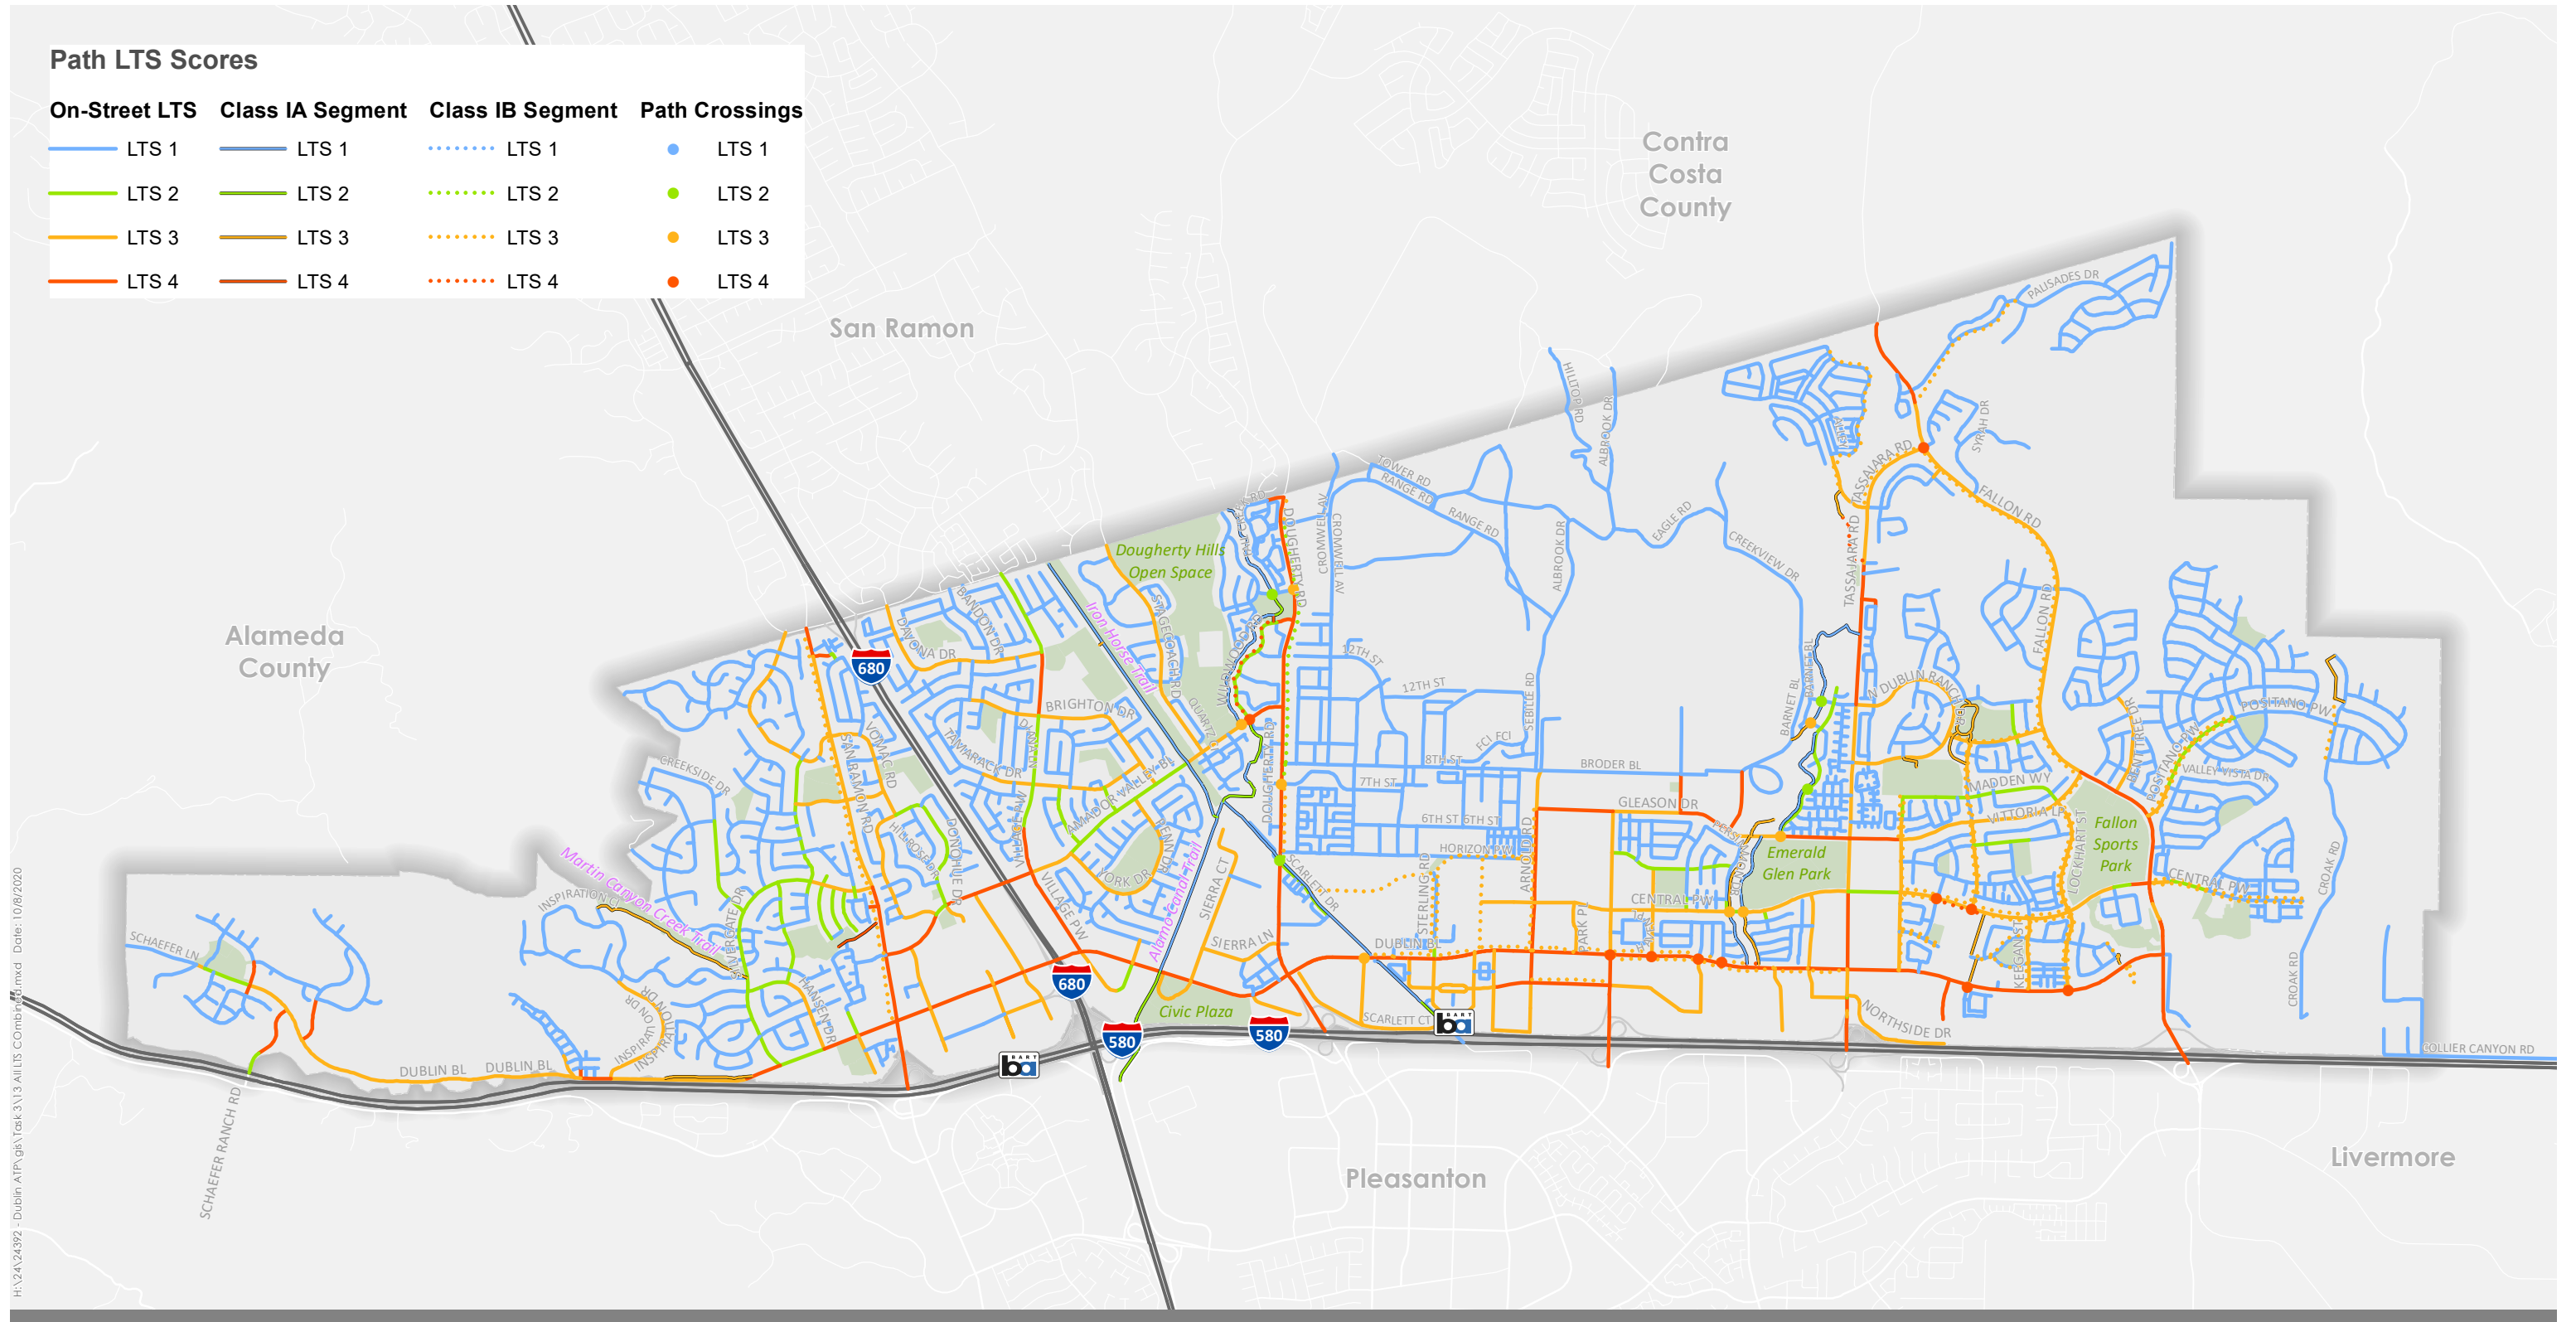

Path LTS Scores

On-Street LTS	Class IA Segment	Class IB Segment	Path Crossings
LTS 1	LTS 1	LTS 1	LTS 1
LTS 2	LTS 2	LTS 2	LTS 2
LTS 3	LTS 3	LTS 3	LTS 3
LTS 4	LTS 3	LTS 4	LTS 4

H:\24\24992 - Dublin ATP\gs\Task 3\13 AllUS Combined.mxd Date: 10/8/2020

Figure 13

**On-Street and Path LTS
Dublin, California**